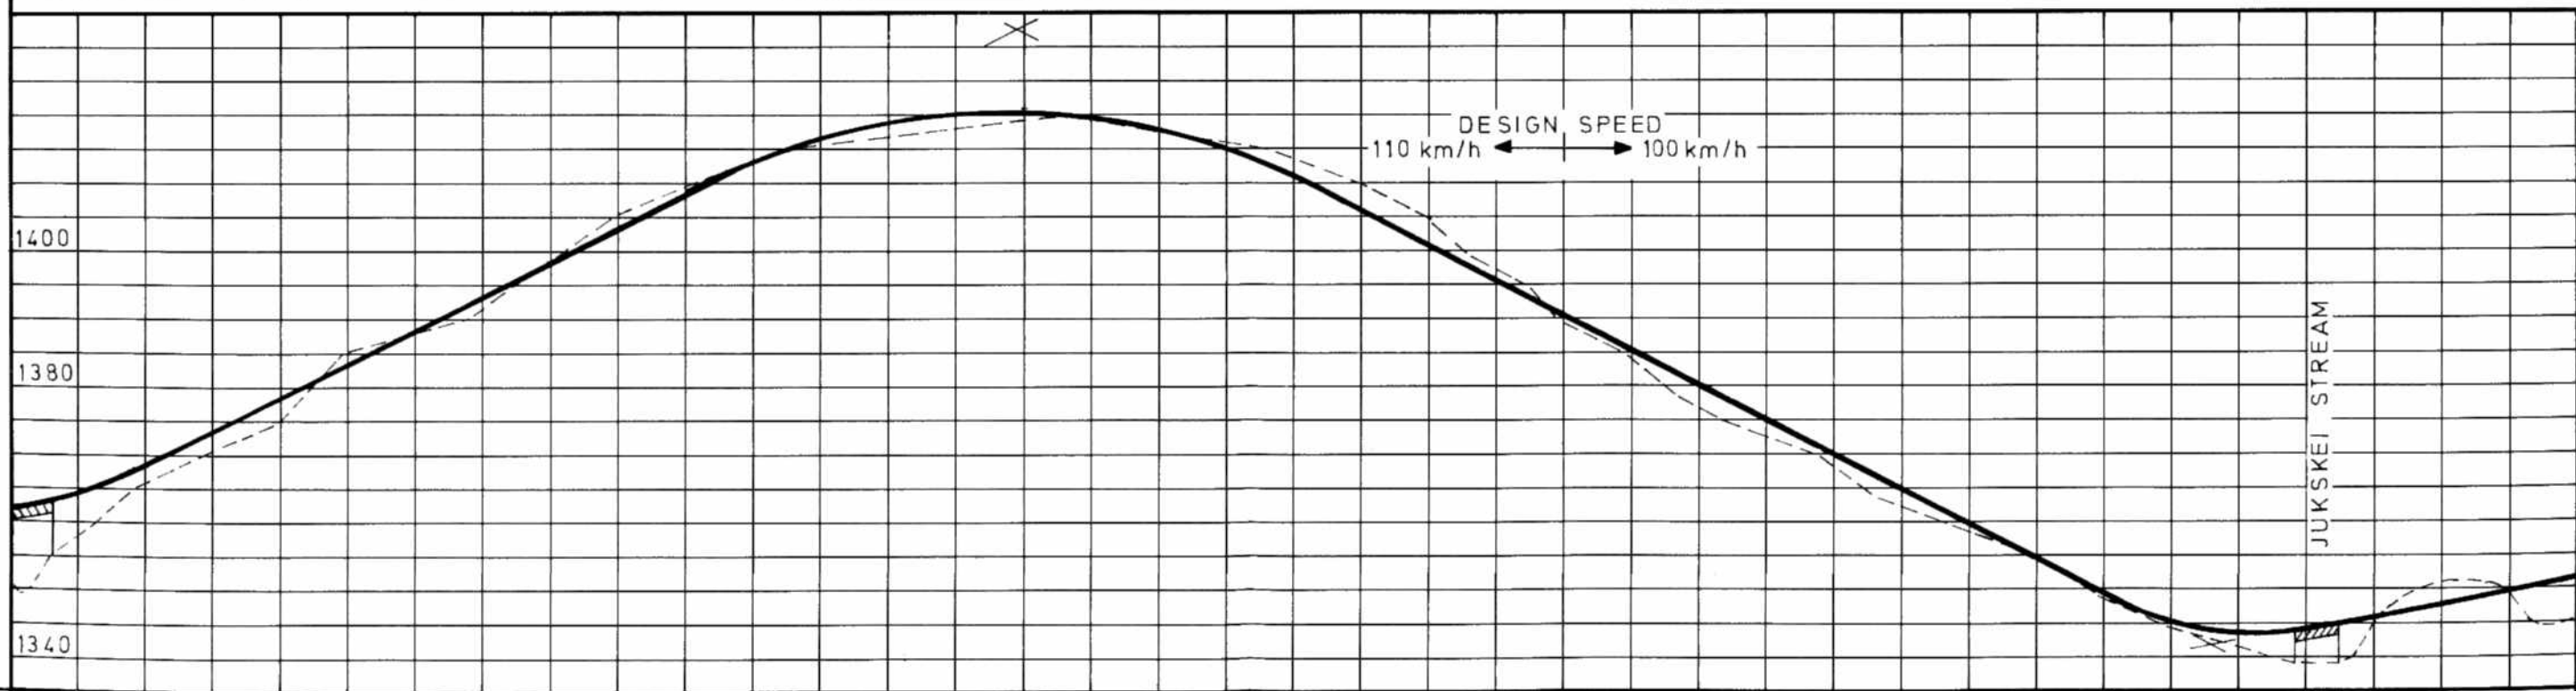

2527 DD 13 2527 DD 8

ORTOFOTONOMMERS
ORTHOPHOTO NUMBERS

STELSELWISSELAAR
SYSTEM INTERCHANGE

TOEGANGSWISSELAAR
ACCESS INTERCHANGE

P.W.V.
KONSORTIUM
KONSORTIUM

L = 360 K = 57	L = 960 K = 95		L = 300 K = 43
4,97%	-5,14%		1,84%
25,0	26,0	27,0	28,0