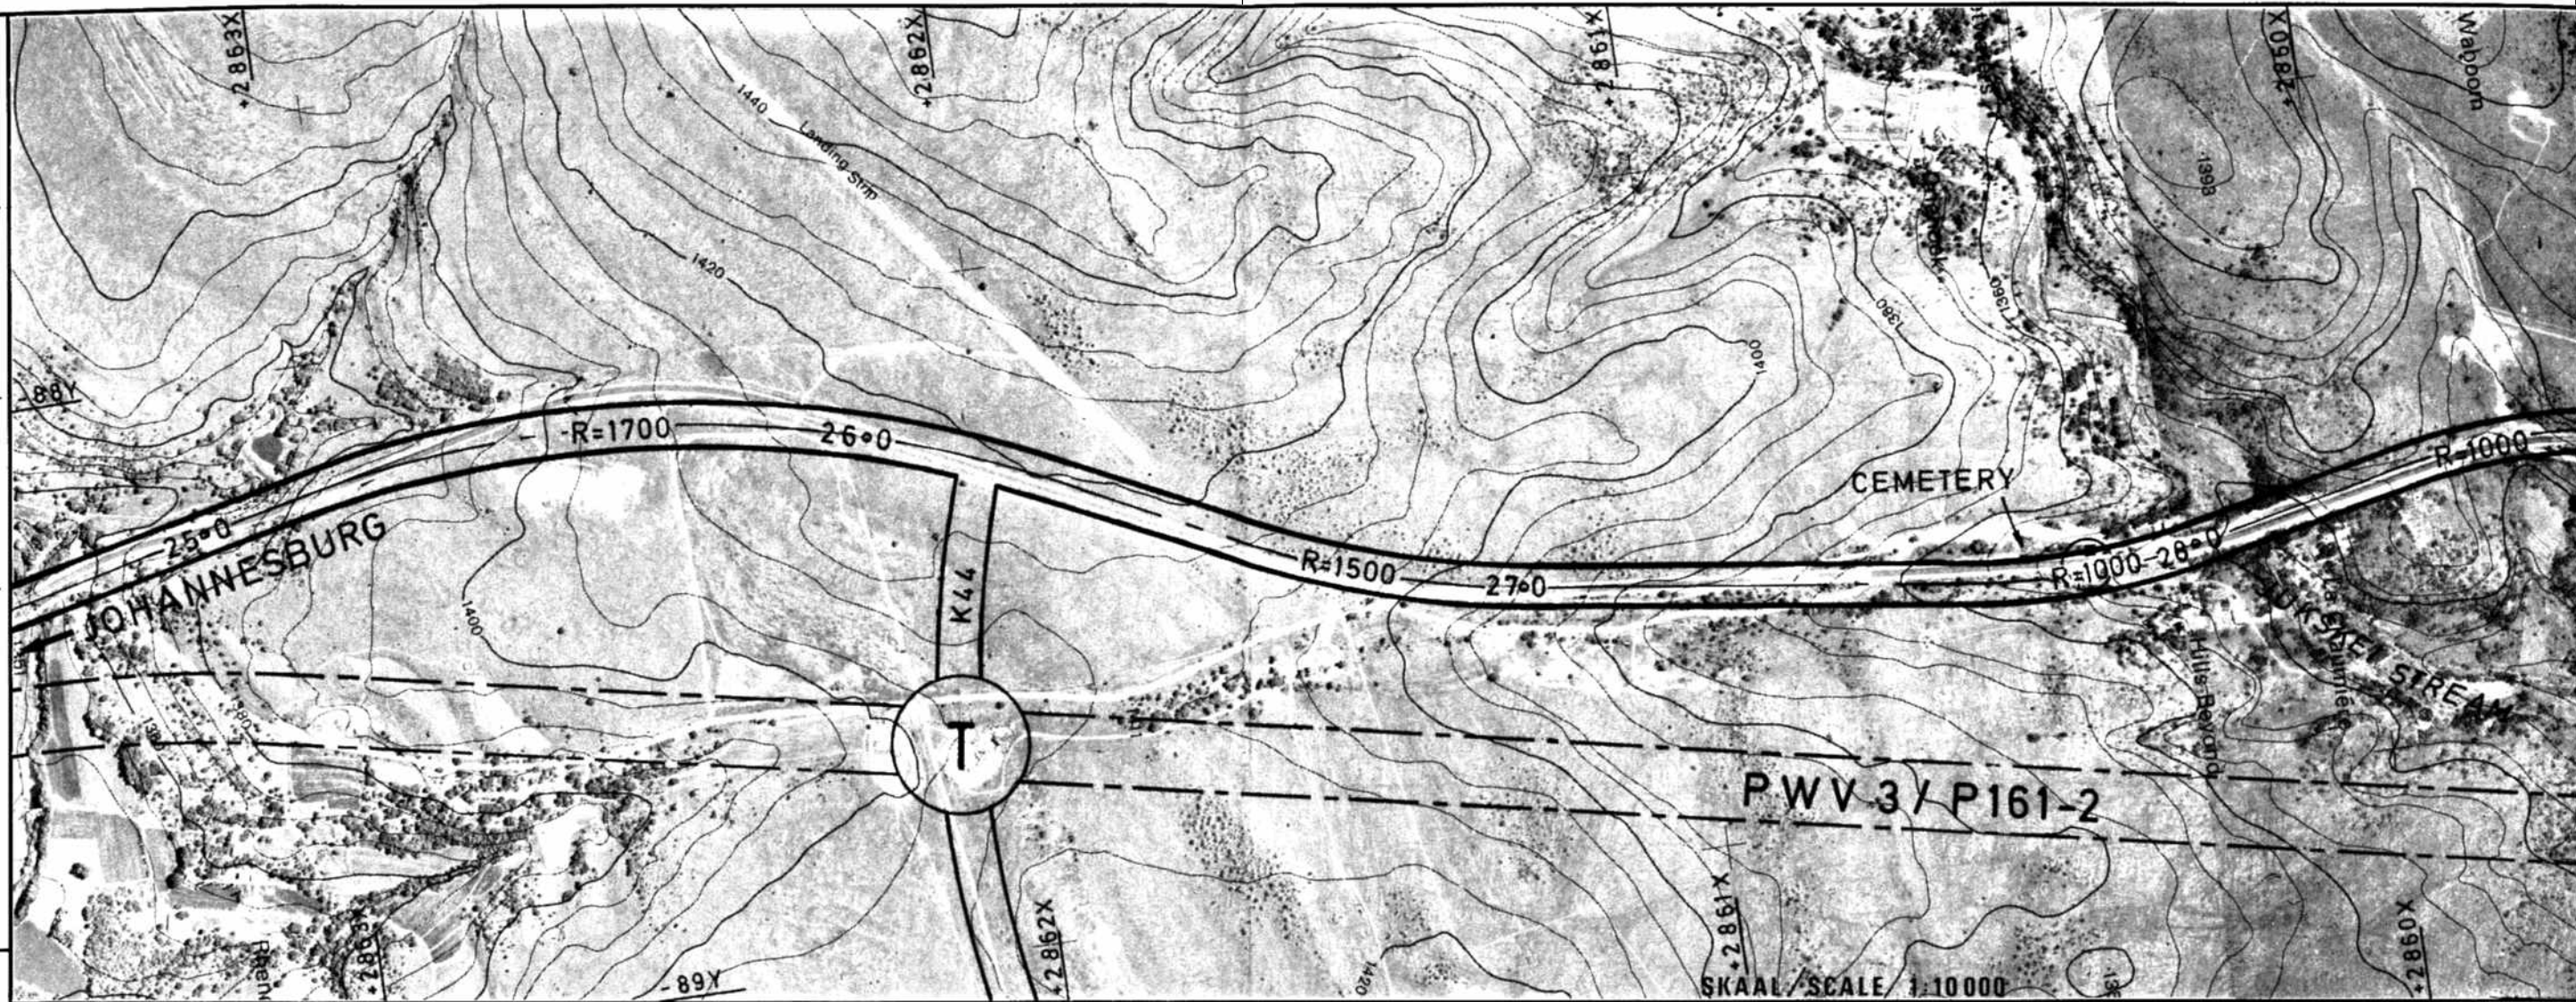

2527 DD 13 2527 DD 8

ORTOFOTONOMMERS
ORTHOPHOTO NUMBERS

STELSELWISSELAAR
SYSTEM INTERCHANGE

TOEGANGSWISSELAAR
ACCESS INTERCHANGE

P.W.V.
KONSORTIUM
KONSORTIUM

L = 360 K = 57	L = 960 K = 95		L = 300 K = 43
4,97%	-5,14%		1,84%
25,0	26,0	27,0	28,0